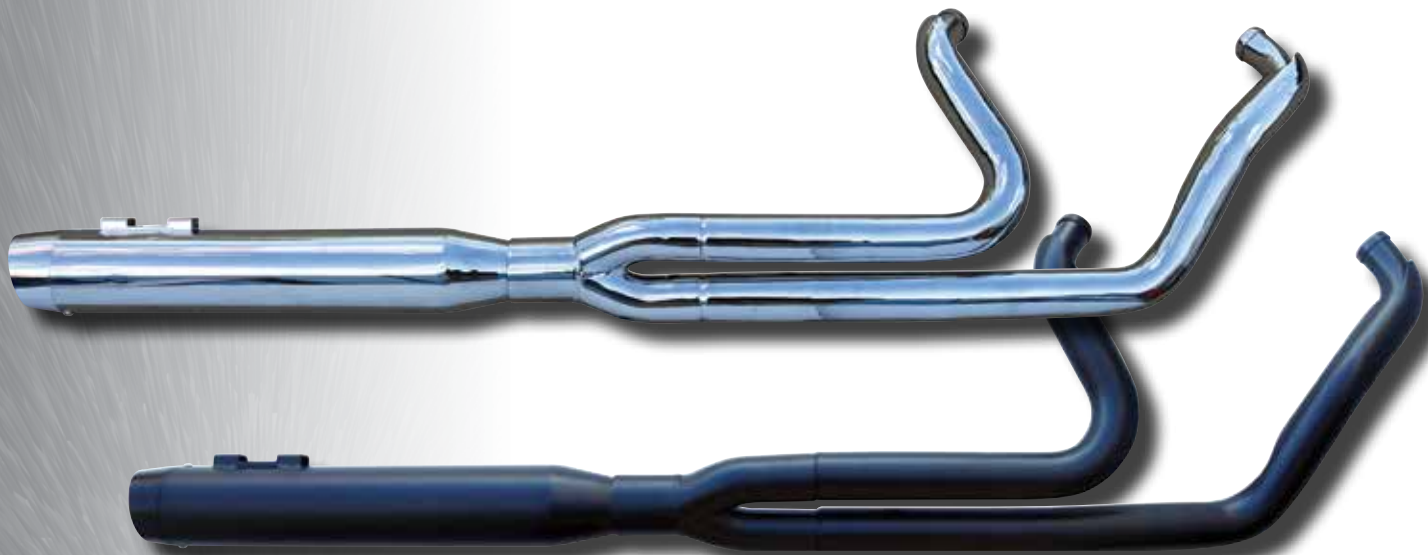

2 INTO 1 COMPETITION EXHAUST SYSTEMS FOR TOURING & SOFTAIL® MODELS

These Ultima® Touring 2 into 1 exhausts have it all, good looks, competition inspired performance, and an excellent exhaust tone. Baffles, O2 Sensor plugs and full length heat shields included and installed.

For '95 to present Touring models. (Shown with optional black tip 60-101)

60-366 2 into 1 exhaust system. Chrome with chrome tip.

60-367 2 into 1 exhaust system. Black with black tip.

These Ultima® Softail® 2 into 1 exhausts have it all, good looks, competition inspired performance, and an excellent exhaust tone. Baffles, O2 Sensor plugs and full length heat shields included and installed.

For 1986 - 2014 Softail® models.

60-368 2 into 1 exhaust system. Chrome with chrome tip.

60-369 2 into 1 exhaust system. Black with black tip.

For M8 2017-2022 HD Touring models.

60-376 2 into 1 exhaust system. Chrome with chrome tip.

60-377 2 into 1 exhaust system. Black with black tip.